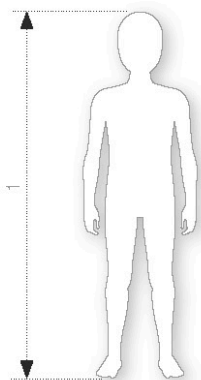

Man / Unisex

TAGLIE INTERNAZIONALI - INTERNATIONAL SIZES				1	2	3
Italy-Europe	Spain-France	USA-UK	International	VITA WAIST	FIANCHI HIPS	ALTEZZA HEIGHT
40 - 1 ^A	0	XXS-24	XXS	69-73	84-88	158-162
42 - 2 ^A	1	XS-26	XS	73-77	88-92	162-165
44 - 3 ^A	2	S-28	S	77-81	92-96	166-170
46 - 4 ^A	3	M-30	M	81-85	96-100	171-175
48 - 5 ^A	4	L-32	L	85-89	100-104	176-178
50 - 6 ^A	5	XL-34	XL	89-93	104-108	179-181
52 - 7 ^A	6	XXL-36	XXL	93-97	108-112	184-188
54 - 8 ^A	7	XXXL-38	XXXL	97-101	112-116	188-190
56 - 9 ^A	8	XXXXL-40	XXXXL	101-105	116-120	190-194

measure in cm
measurements in centimeters

Woman

TAGLIE INTERNAZIONALI - INTERNATIONAL SIZES					1	2	3	4
Italy	Spain-France	Europe	USA-UK	International	TORACE CHEST	VITA WAIST	FIANCHI HIPS	ALTEZZA HEIGHT
36	32	30	26	XXS	74-78	56-60	80-84	158-160
38	34	32	28	XS	78-82	60-64	84-88	160-163
40	36	34	30	S	82-86	64-68	88-92	163-165
42	38	36	32	S/M	86-90	68-72	92-96	165-167
44	40	38	34	M	90-94	72-76	96-100	167-170
46	42	40	36	L	94-98	76-80	100-104	170-173
48	44	42	38	XL	98-102	80-84	104-108	173-176
50	46	44	40	XXL	102-106	84-88	108-112	176-178
52	48	46	42	XXL	106-110	88-92	112-116	176-178

measure in cm
measurements in centimeters

Junior

TAGLIE INTERNAZIONALI - INTERNATIONAL SIZES					1
Italy (Età-Age)	Spain-France (Età-Age)	USA-UK (Girl-Sizes)	USA-UK (Boy-Sizes)	Europe (Altezza-Height)	ALTEZZA HEIGHT
4	4	20-22	18	104-108	104-108
6	6	22-24	20	108-120	108-120
8	8	24-26	22	120-128	120-128
10	10	26-28	24	128-140	128-140
12	12	28-30	26	140-152	140-152
14	14	30-32	28	152-164	152-164
16	16	32-34	30	164-176	164-176

measure in cm
measurements in centimeters