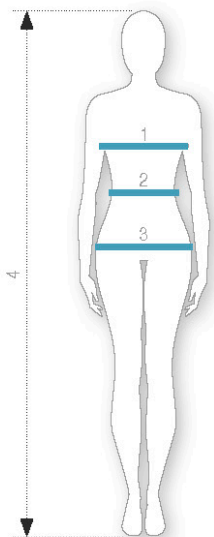

Man / Unisex

TAGLIE INTERNAZIONALI - INTERNATIONAL SIZES				1	2	3
Italy-Europe	Spain-France	USA-UK	International	VITA WAIST	FIANCHI HIPS	ALTEZZA HEIGHT
40 - 1 ^A	0	XXS-24	XXS	69-73	84-88	158-162
42 - 2 ^A	1	XS-26	XS	73-77	88-92	162-165
44 - 3 ^A	2	S-28	S	77-81	92-96	166-170
46 - 4 ^A	3	M-30	M	81-85	96-100	171-175
48 - 5 ^A	4	L-32	L	85-89	100-104	176-178
50 - 6 ^A	5	XL-34	XL	89-93	104-108	179-181
52 - 7 ^A	6	XXL-36	XXL	93-97	108-112	184-188
54 - 8 ^A	7	XXXL-38	XXXL	97-101	112-116	188-190
56 - 9 ^A	8	XXXXL-40	XXXXL	101-105	116-120	190-194

measure in cm
measurements in centimeters

Woman

TAGLIE INTERNAZIONALI - INTERNATIONAL SIZES					1	2	3	4
Italy	Spain-France	Europe	USA-UK	International	TORACE CHEST	VITA WAIST	FIANCHI HIPS	ALTEZZA HEIGHT
36	32	30	26	XXS	74-78	56-60	80-84	158-160
38	34	32	28	XS	78-82	60-64	84-88	160-163
40	36	34	30	S	82-86	64-68	88-92	163-165
42	38	36	32	S/M	86-90	68-72	92-96	165-167
44	40	38	34	M	90-94	72-76	96-100	167-170
46	42	40	36	L	94-98	76-80	100-104	170-173
48	44	42	38	XL	98-102	80-84	104-108	173-176
50	46	44	40	XXL	102-106	84-88	108-112	176-178
52	48	46	42	XXL	106-110	88-92	112-116	176-178

measure in cm
measurements in centimeters

Junior

TAGLIE INTERNAZIONALI - INTERNATIONAL SIZES					1
Italy (Età-Age)	Spain-France (Età-Age)	USA-UK (Girl-Sizes)	USA-UK (Boy-Sizes)	Europe (Altezza-Height)	ALTEZZA HEIGHT
4	4	20-22	18	104-108	104-108
6	6	22-24	20	108-120	108-120
8	8	24-26	22	120-128	120-128
10	10	26-28	24	128-140	128-140
12	12	28-30	26	140-152	140-152
14	14	30-32	28	152-164	152-164
16	16	32-34	30	164-176	164-176

measure in cm
measurements in centimeters